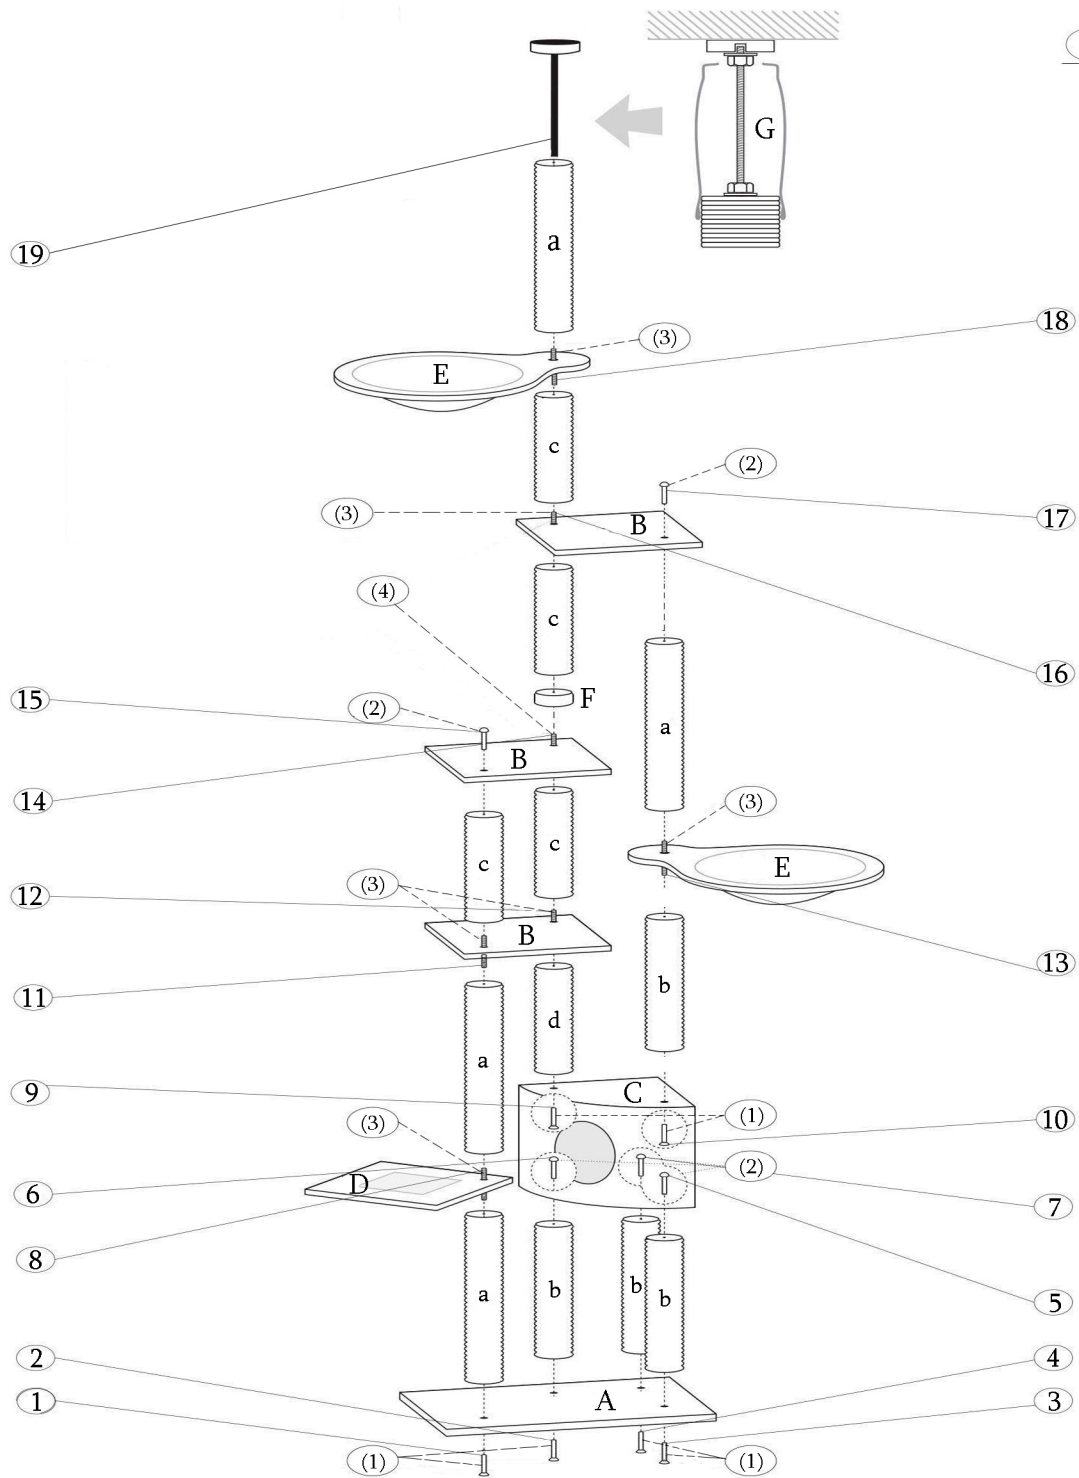

① =start

- | | | | | | | | | | | | |
|----|--|---|----|--|-----------|----|--|-----------|----|--|--------------|
| 1X | | A | 1X | | G | 4X | | c (30 cm) | 6X | | M8*50 mm (1) |
| 3X | | B | 4X | | a (45 cm) | | | | 5X | | M8*50 mm (2) |
| 1X | | C | 4X | | b (40 cm) | 1X | | d (21 cm) | 6X | | M8*80 mm (3) |
| 1X | | D | | | | | | | 1X | | M8*90 mm (4) |
| 2X | | E | | | | | | | | | |
| 1X | | F | | | | | | | 1X | | |

zooplus

zooplus AG
 Sonnenstraße 15
 80331 München
 Germany
 www.zooplus.com

Item No.:
 67249
 50799
 50897

MADE IN GEORGIA